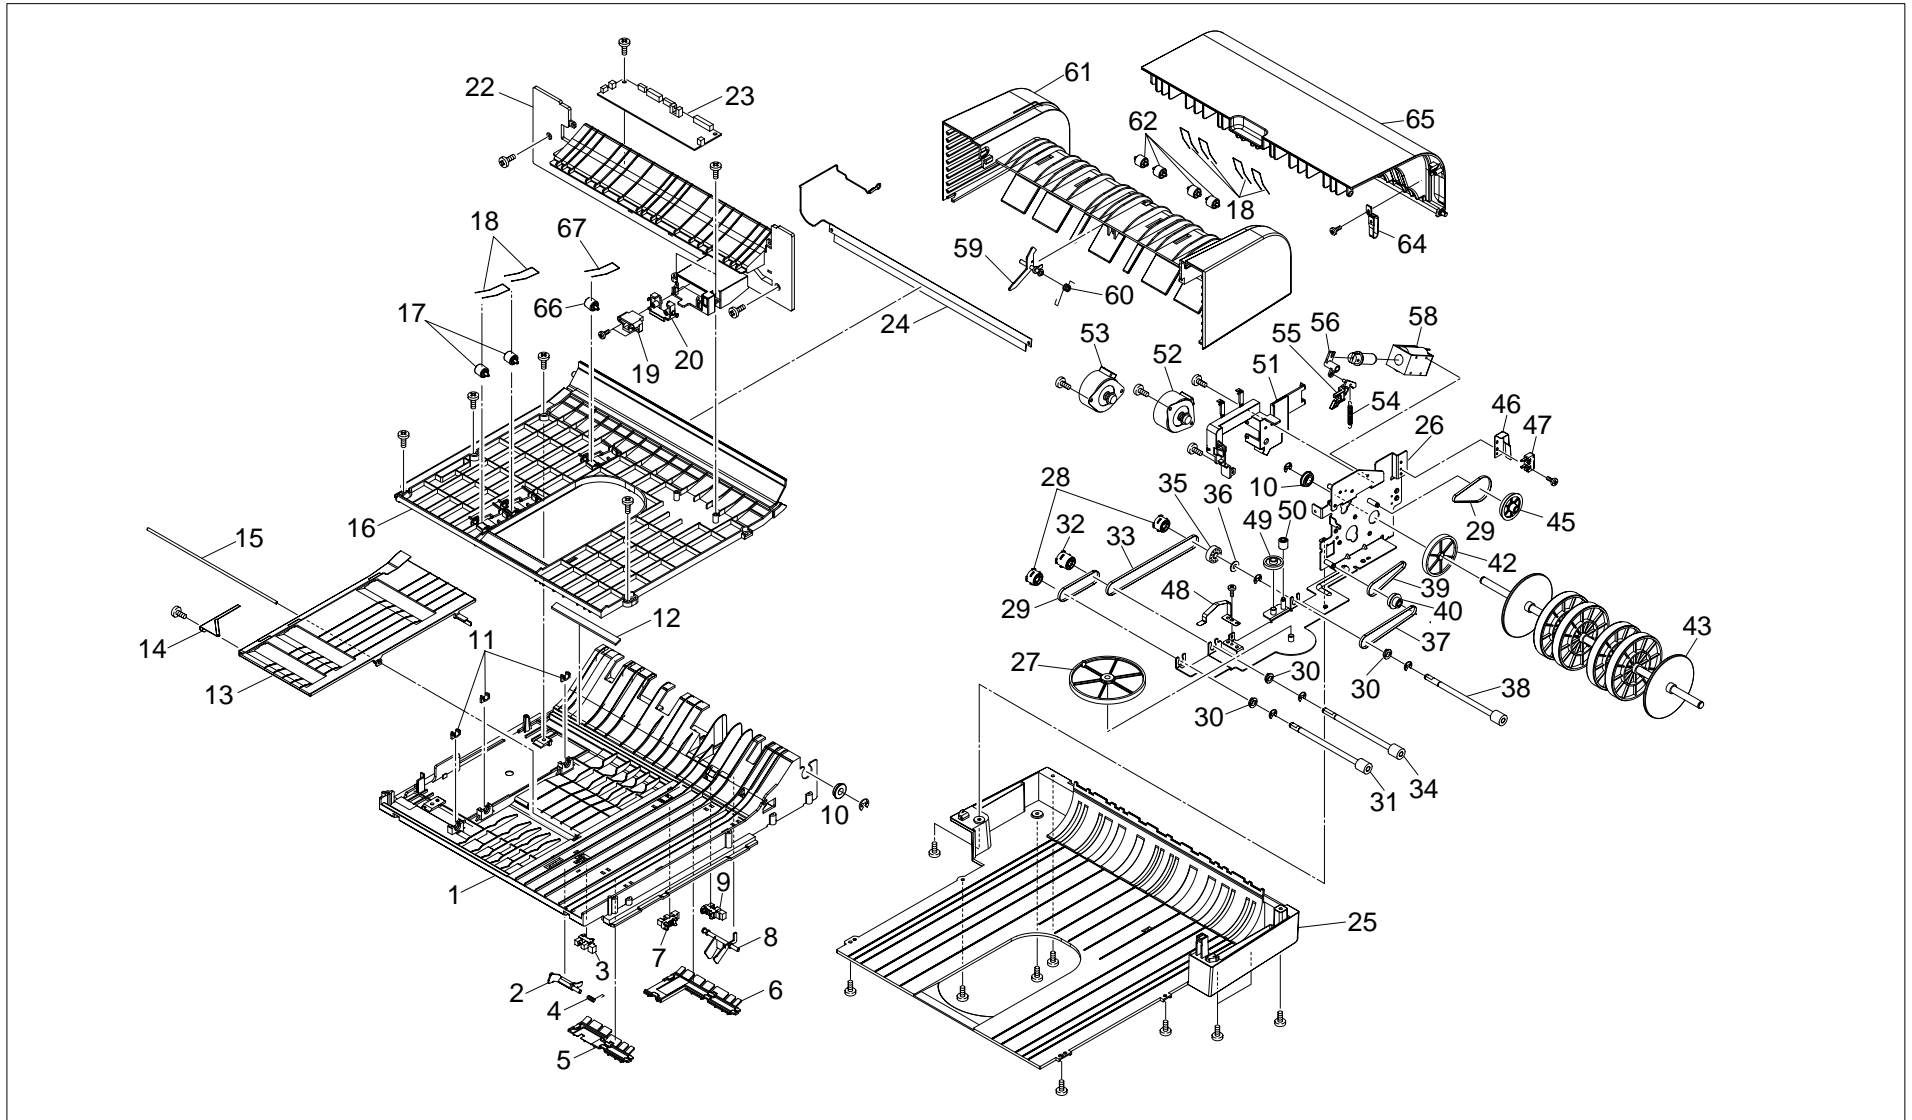

Duplex Unit
DU-400

PARTS LIST

DU40070770
842DU400120

Contents

1. DU-400	Page 4
List 1 - DU-400	Page 5

Legend

+	These parts are component parts or sub-assemblies of the assembly appearing immediately above them.
++	These parts are component parts or sub-assembly marked with a + appearing immediately above them.
ISP	Initial service parts which primarily appear on the ISP list supplied by the manufacturer.
GSP	General service parts which appear on the GSP list supplied by the manufacturer.

1. DU-400

List 1 - DU-400

Ref. No.	Part Code	Description	Applicable Models	SP	Q'ty
01-001	3HM02070	BASE MAIN		-	1
01-002	3HM02210	FLAG EXIT		X	1
01-003	3HM02470	SENSOR PAPER		X	3
01-004	3HM02370	SPRING EXIT		X	1
01-005	3HM02120	COVER CABLE 1		-	1
01-006	3HM02130	COVER CABLE 2		-	1
01-008	3HM02200	FLAG SENSOR		X	1
01-010	3HM02500	BEARING TURN		X	2
01-011	5SNSP0013717	BUSH A		X	3
01-013	3HM02160	GUIDE SLIDE		-	1
01-014	3HM02300	PLATE ROOF		-	1
01-015	3HM02050	SHAFT SLIDE		-	1
01-016	3HM02090	BASE UPPER		-	1
01-017	5SNSP0013726	ROLLER DIAGONAL		X	2
01-018	3HM02340	SPRING ROLLER		X	6
01-019	3HM02410	CONN. CORD I/O		X	1
01-020	3HM02150	HOLDER DR		-	1
01-022	3HM02110	COVER PWB		-	1
01-023	3HM02510	PWB CONTROL		X	1
01-024	3HM02380	BRUSH DISCHARGER		X	1
01-025	3HM02080	BASE BOTTOM		X	1
01-026	3HM02290	BKT MOTOR		-	1
01-027	3HM02220	GEAR SLIDE		X	1
01-028	3HM02260	PULLEY FEED 1		X	2
01-029	3HM02430	BELT S2M144		X	2
01-030	5SNSP0013718	BUSH E		X	3
01-031	3HM02030	ROLLER FEED 3		X	1
01-032	3HM02270	PULLEY FEED 2		X	1
01-033	3HM02450	BELT S2M308		X	1
01-034	3HM02020	ROLLER FEED 2		X	1
01-035	5SNSP0013722	GEAR CLUTCH		X	1
01-036	3HM02140	SPACER FEED		-	1
01-037	3HM02440	BELT S2M192		X	1
01-038	3HM02010	ROLLER FEED 1		X	1
01-039	3HM02420	BELT S2M134		X	1
01-040	3HM02250	PULLEY IDOL		X	1
01-042	3HM02240	GEAR TURN 2		X	1
01-043	3HM02040	ROLLER TURN		X	1
01-045	3HM02230	GEAR TURN 1		X	1